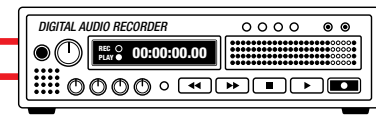

Prism 12x12

Prism 12x12

(1) ARC-K1e  
(2) ARC-EX4e  
in Rack

Power Amplifiers

Power Amplifiers

Amplifier outputs to speakers

Amplifier outputs to speakers

- Equipment List:**
- 2 x Prism 12x12
  - 4 x ARC-K1e
  - 2 x ARC-EX4e
  - 1 x Touch screen controller