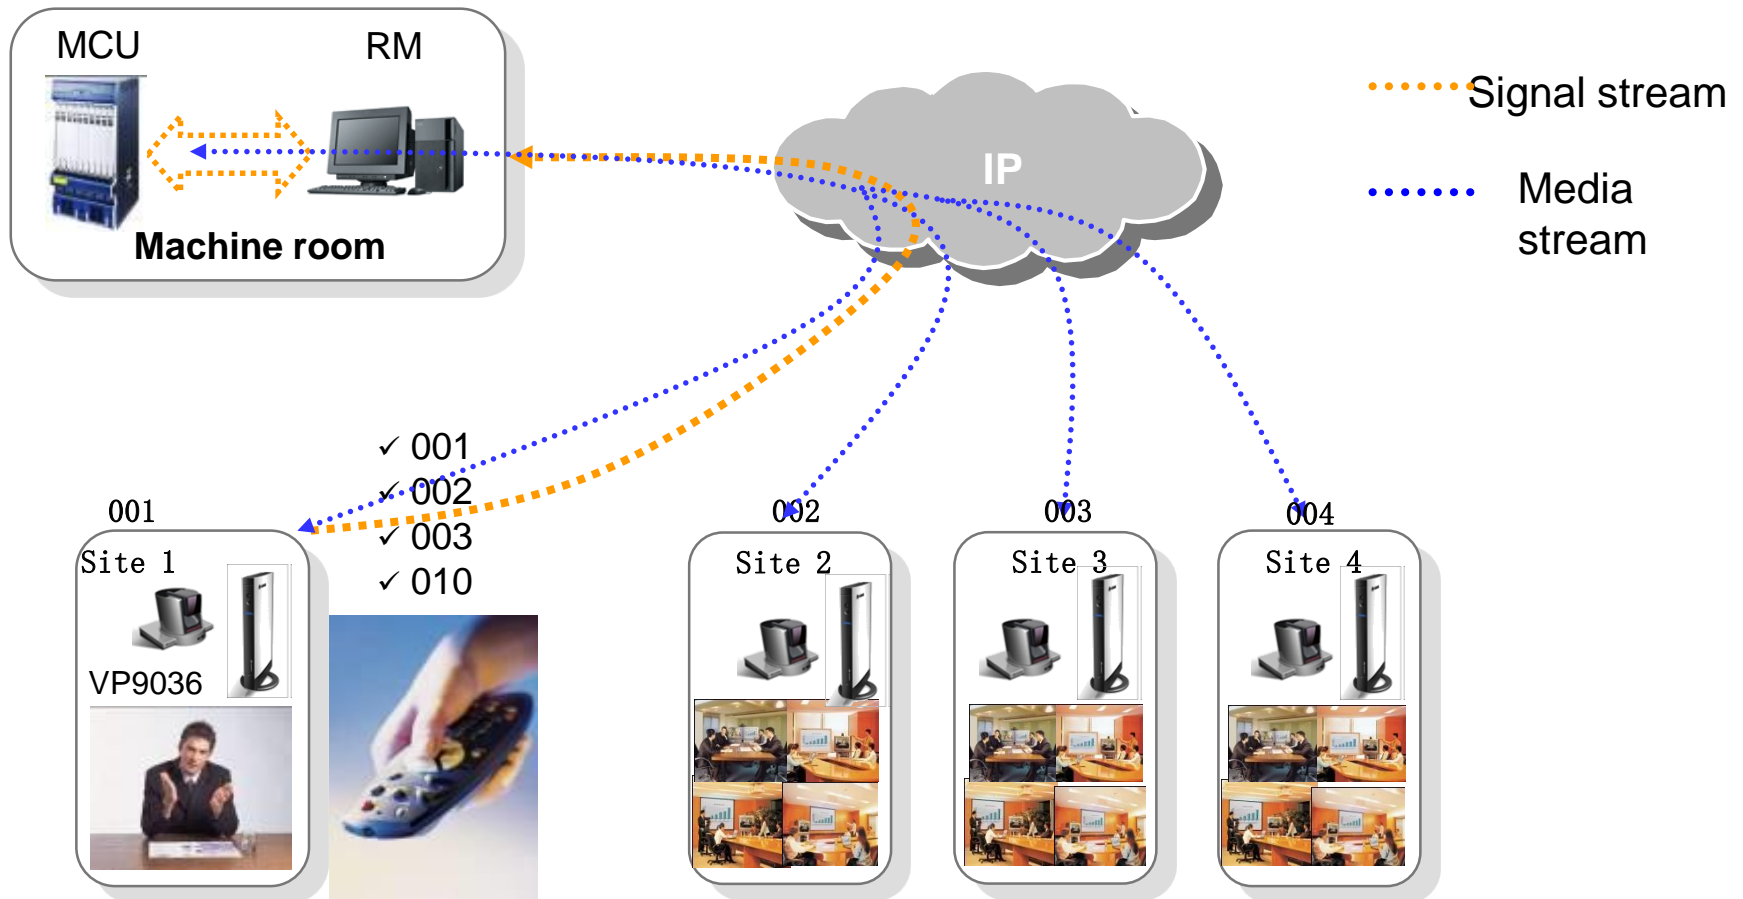

Videoconference Development

Videoconference Development

CIF
352*288

4CIF
704*576

720p
1280*720

1080p
1920*1080

Solutions and innovation

Create conference in Terminal

**Maximum
Video
Capacity**

**Maximum IP
Bandwidth**

1080P/60 Dual 1080P/30

8Mbit/s

1080P/30 Dual 720P/30

8Mbit/s

1080P/30 Dual 720P/30

8Mbit/s

1080P/30 Dual 720P/30

8Mbit/s

720P/60 & SXGA1280*1024

4Mbit/s

720P/30 & SXGA1280*1024

4Mbit/s

720P/30 & SXGA1280*1024

4Mbit/s

720P/30 & SXGA1280*1024

4Mbit/s

720P/30 & SXGA1280*1024

2Mbit/s