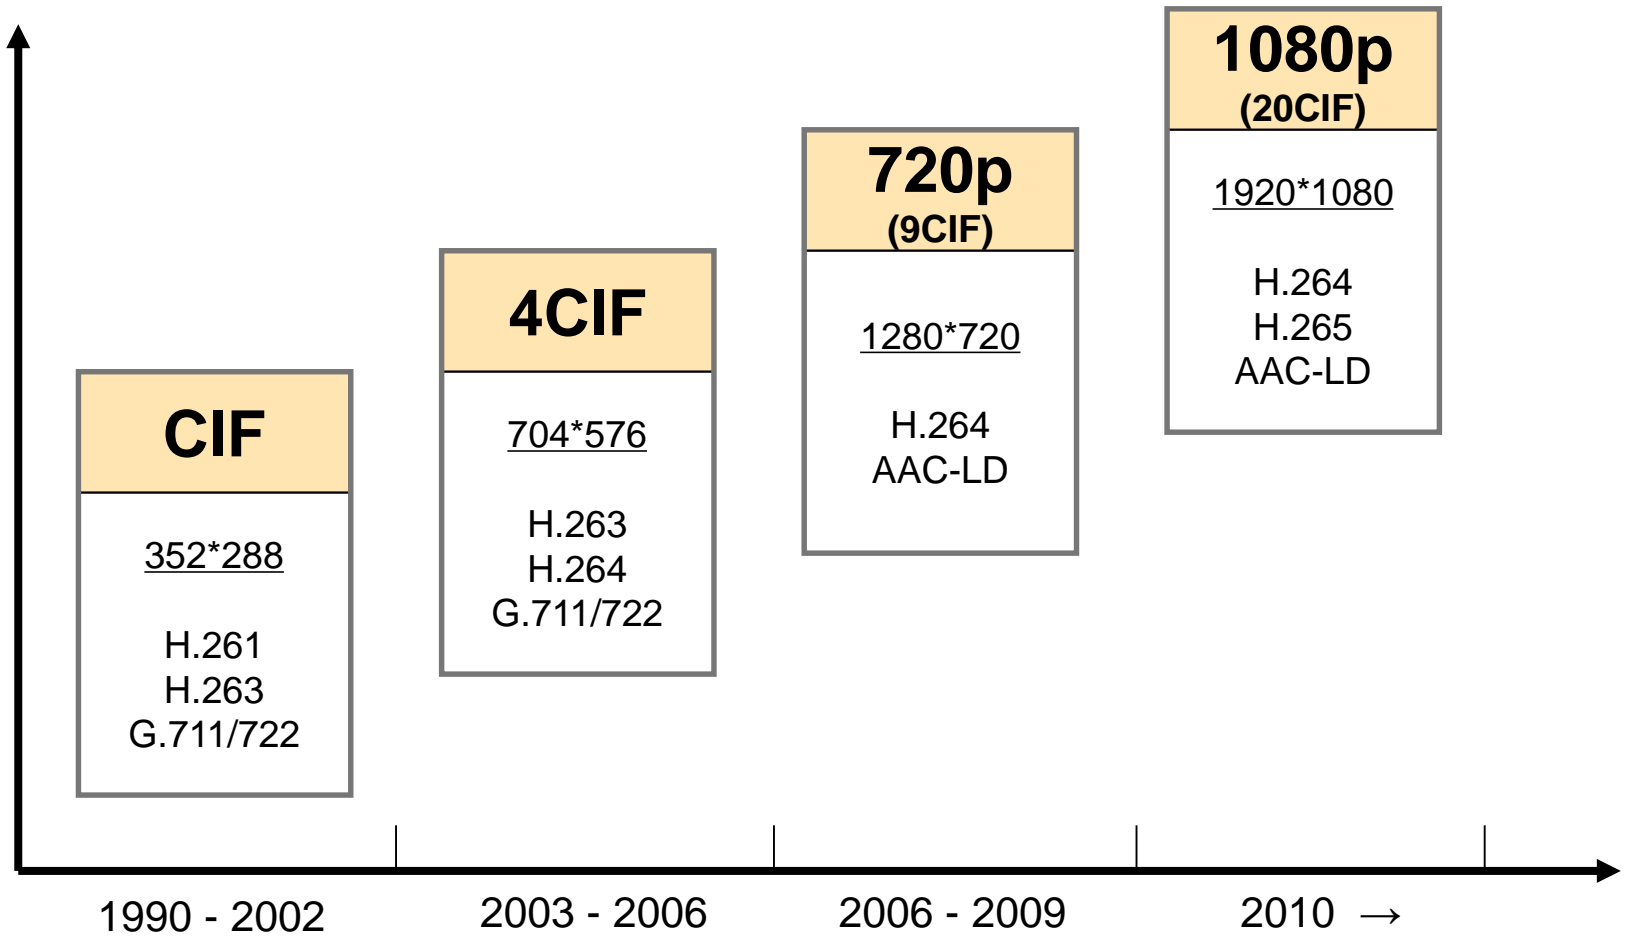

Videoconference Development

Videoconference Development

CIF
352*288

4CIF
704*576

720p
1280*720

1080p
1920*1080

Solutions and innovation

Create conference in Terminal

**Maximum
Video
Capacity**

**Maximum IP
Bandwidth**

1080P/60 Dual 1080P/30

8Mbit/s

1080P/30 Dual 720P/30

8Mbit/s

1080P/30 Dual 720P/30

8Mbit/s

1080P/30 Dual 720P/30

8Mbit/s

720P/60 & SXGA1280*1024

4Mbit/s

720P/30 & SXGA1280*1024

4Mbit/s

720P/30 & SXGA1280*1024

4Mbit/s

720P/30 & SXGA1280*1024

4Mbit/s

720P/30 & SXGA1280*1024

2Mbit/s