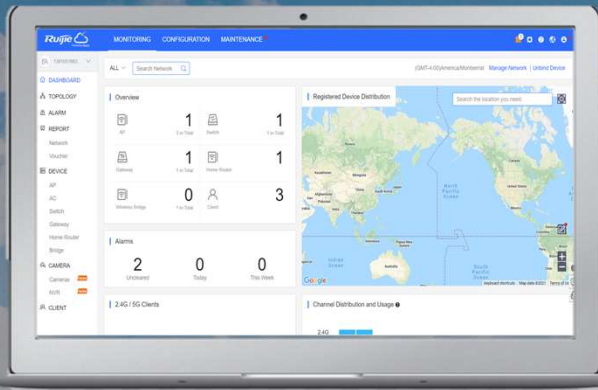

Porqué elegir un punto de acceso Reyee Wi-Fi 6

Gestión en la nube

Self-Organizing Network

Balancedo de cargas