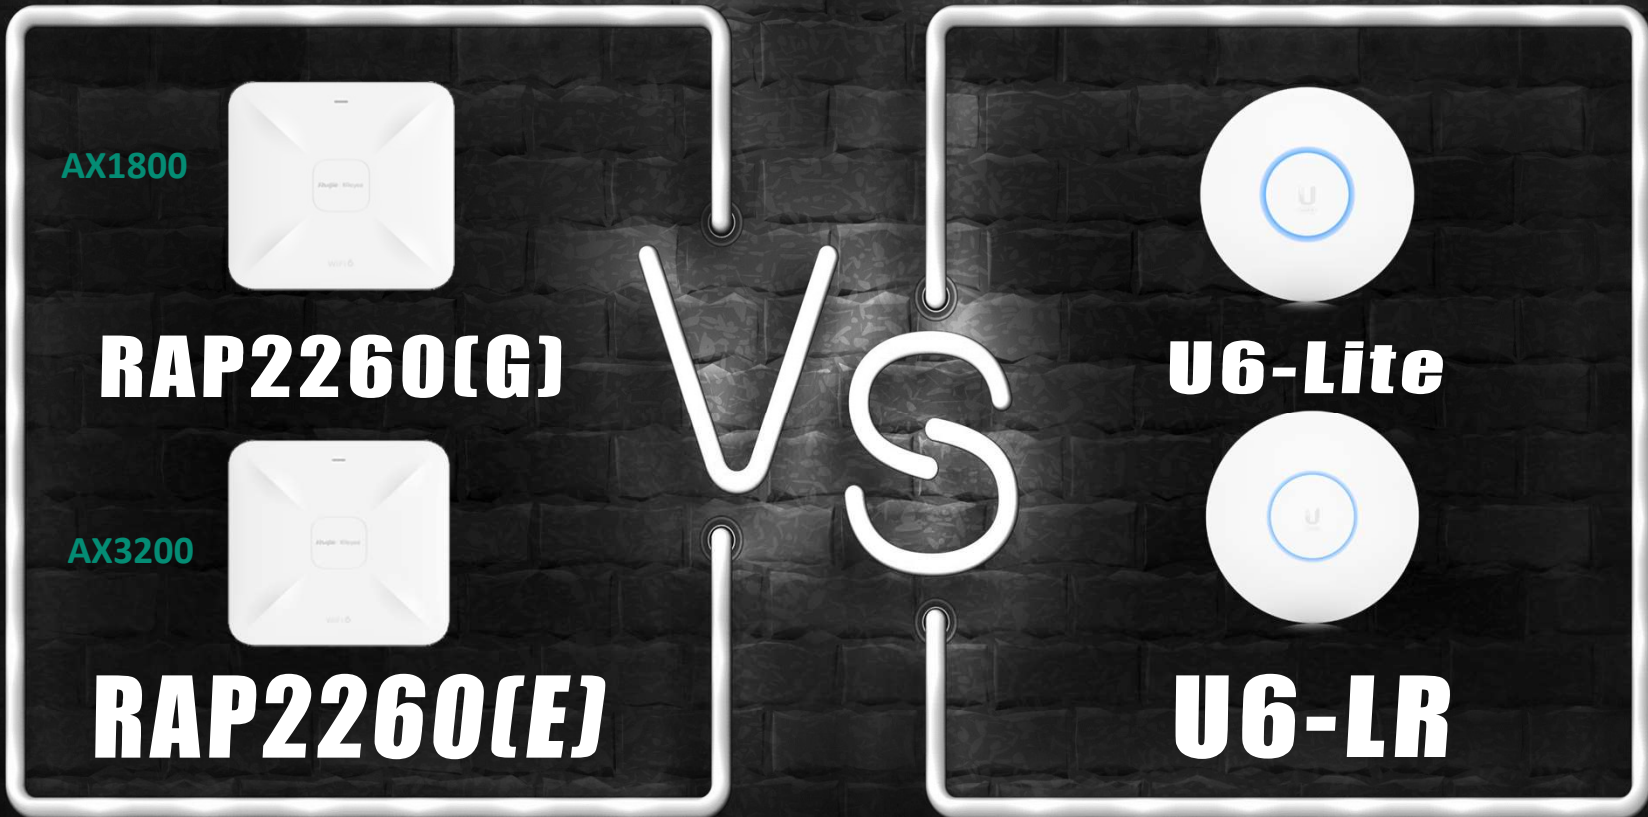

# RG-RAP2260(E) Wi-Fi 6 Battle Card

RG-RAP2260(E)

U6-LR

	Ruijie Reyee	UBNT
Protocol	802.11ax <b>3200Mbps</b>	802.11ax 3000Mbps
Concurrent Users	<b>Max 512</b> / Recommended 120	Max 300+
Interface	<b>1* 2.5GE Port(PoE IN), 1*GE</b>	1* GE PoE IN
Cloud Managed	<b>Supported</b>	On-premises Controller Needed
Self-Organizing Network	<b>Supported</b>	N
Warranty	<b>3 Years</b>	1 Year