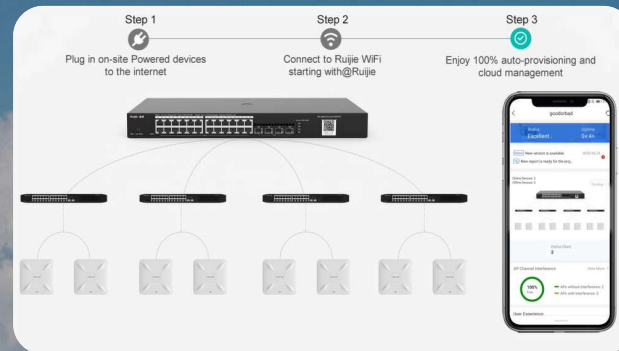

Porqué elegir un punto de acceso Reyee Wi-Fi 6

Gestión en la nube

Self-Organizing Network

Balancedo de cargas