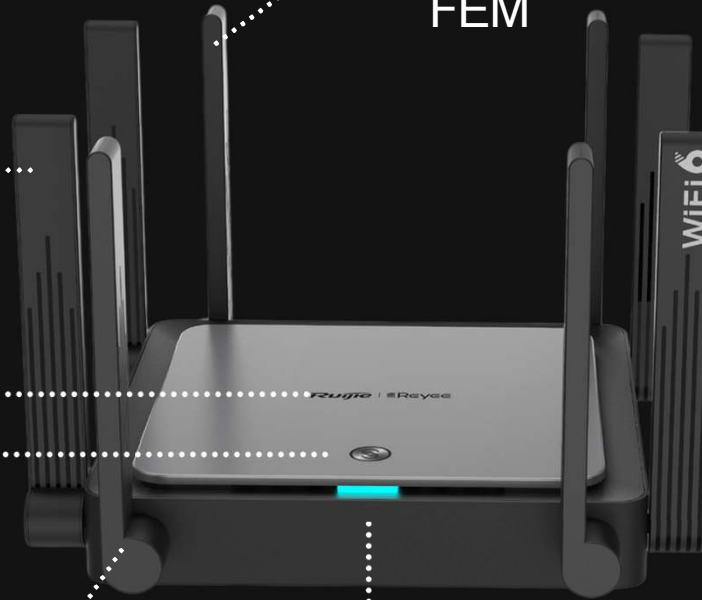

6dBi High-gain antennas

2.4G: 800Mbps
5G: 2400Mbps

5G Wi-Fi 6

2.4G Special designed
for IoT and
Smart Home Kit

One-Click Reyee Mesh

8 x Omnidirectional
4 x 4 Spatial Streams

Breathing LED Indicator